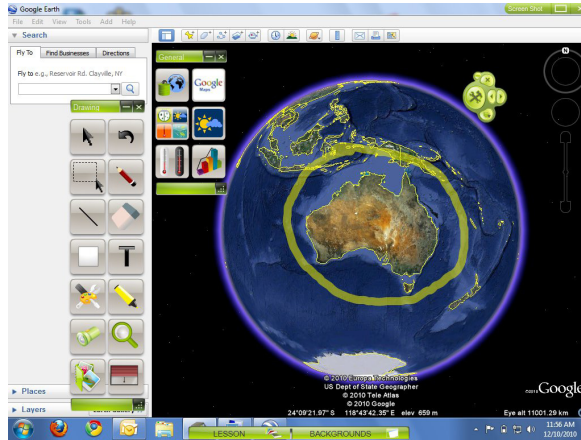

WizTeach Software

Tools for Teachers

5 user licence included with every TeamBoard Interactive Whiteboard Purchase

- ✓ WizTeach is a revolutionary new interactive software that is designed for use with any interactive whiteboard, interactive projector or touch screen hardware
- ✓ WizTeach interactive software is a collection of easy to use, interactive teaching tools designed to work alongside any software application, curriculum content or live on the internet, allowing you to annotate, draw and explain a concept while working inside your web browser or other software application
- ✓ Works with programs that you are familiar with making it easy to learn
- ✓ The 75 curriculum tools work dynamically together to make on the spot use seamless
- ✓ Includes tools for Maths in areas such as numbers, measurement, geometry, graphs & data and games
- ✓ Also includes Literacy tools and games, Geography, Voting and Capture tools as well as a 3400 strong media bank
- ✓ Wizteach is now integrated with the Qwizdom Response Systems allowing you to pose questions and gather user feedback within your WizTeach content